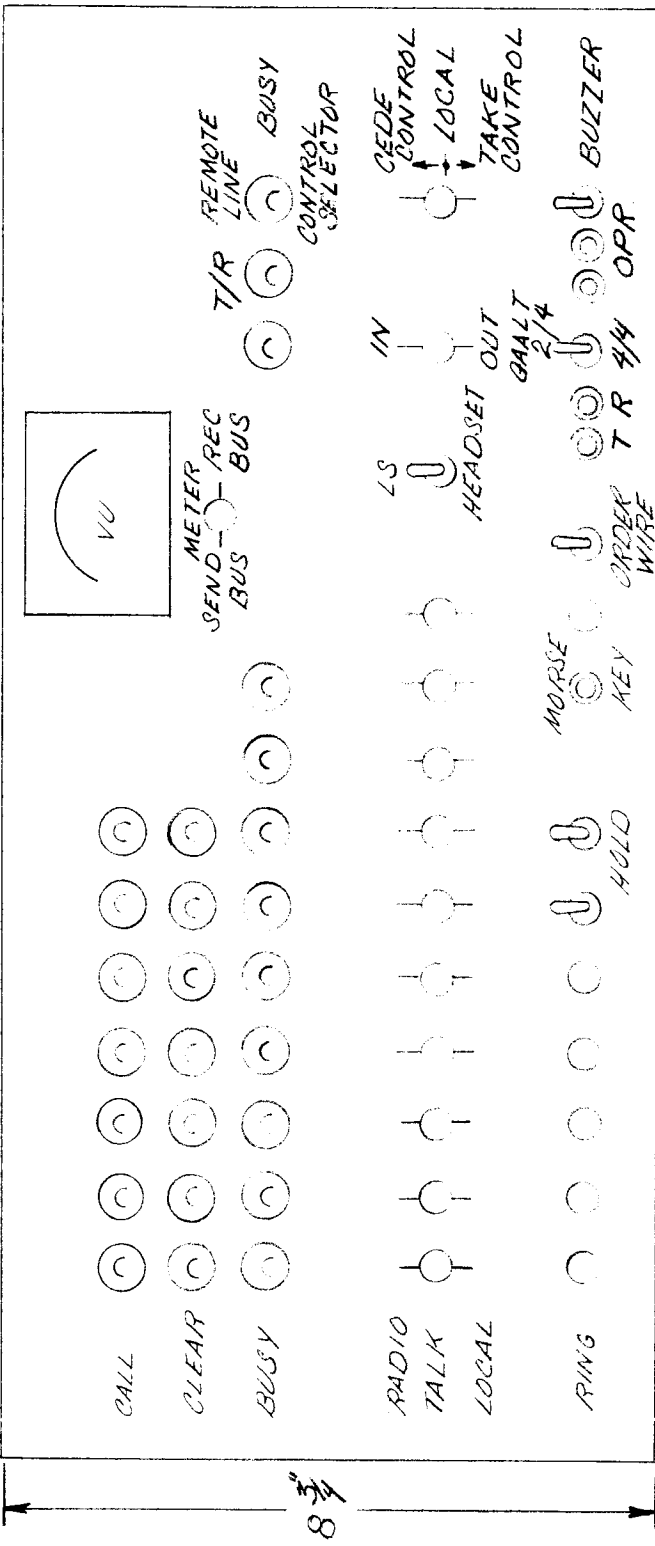

10-10472

INTERCOMSOLE TRUNK
 4 W REMOTE ANSWERING
 2 W PBX
 4 W VFCI
 1000 ~ CW

4 W SUB SETS

- - SIGNAL LAMP
- - PUSH BUTTON
- - JACK
- ⊕ - TURN BUTTON OR TOGGLE SWITCH
- ⊕ - LEVER KEY

DIMENSIONS NOT FINAL

DESCRIPTION	SYMBOL
TMC (Canada) LIMITED OTTAWA ONTARIO	
PROPOSED SWITCH-BOARD LAYOUT	
DRAWN	BRBL
ELEC. DES. APP.	<i>[Signature]</i>
MECH. DES. APP.	<i>[Signature]</i>
CHECKED	<i>[Signature]</i>
FINAL APPROVAL	
FIG. 2	10-10472