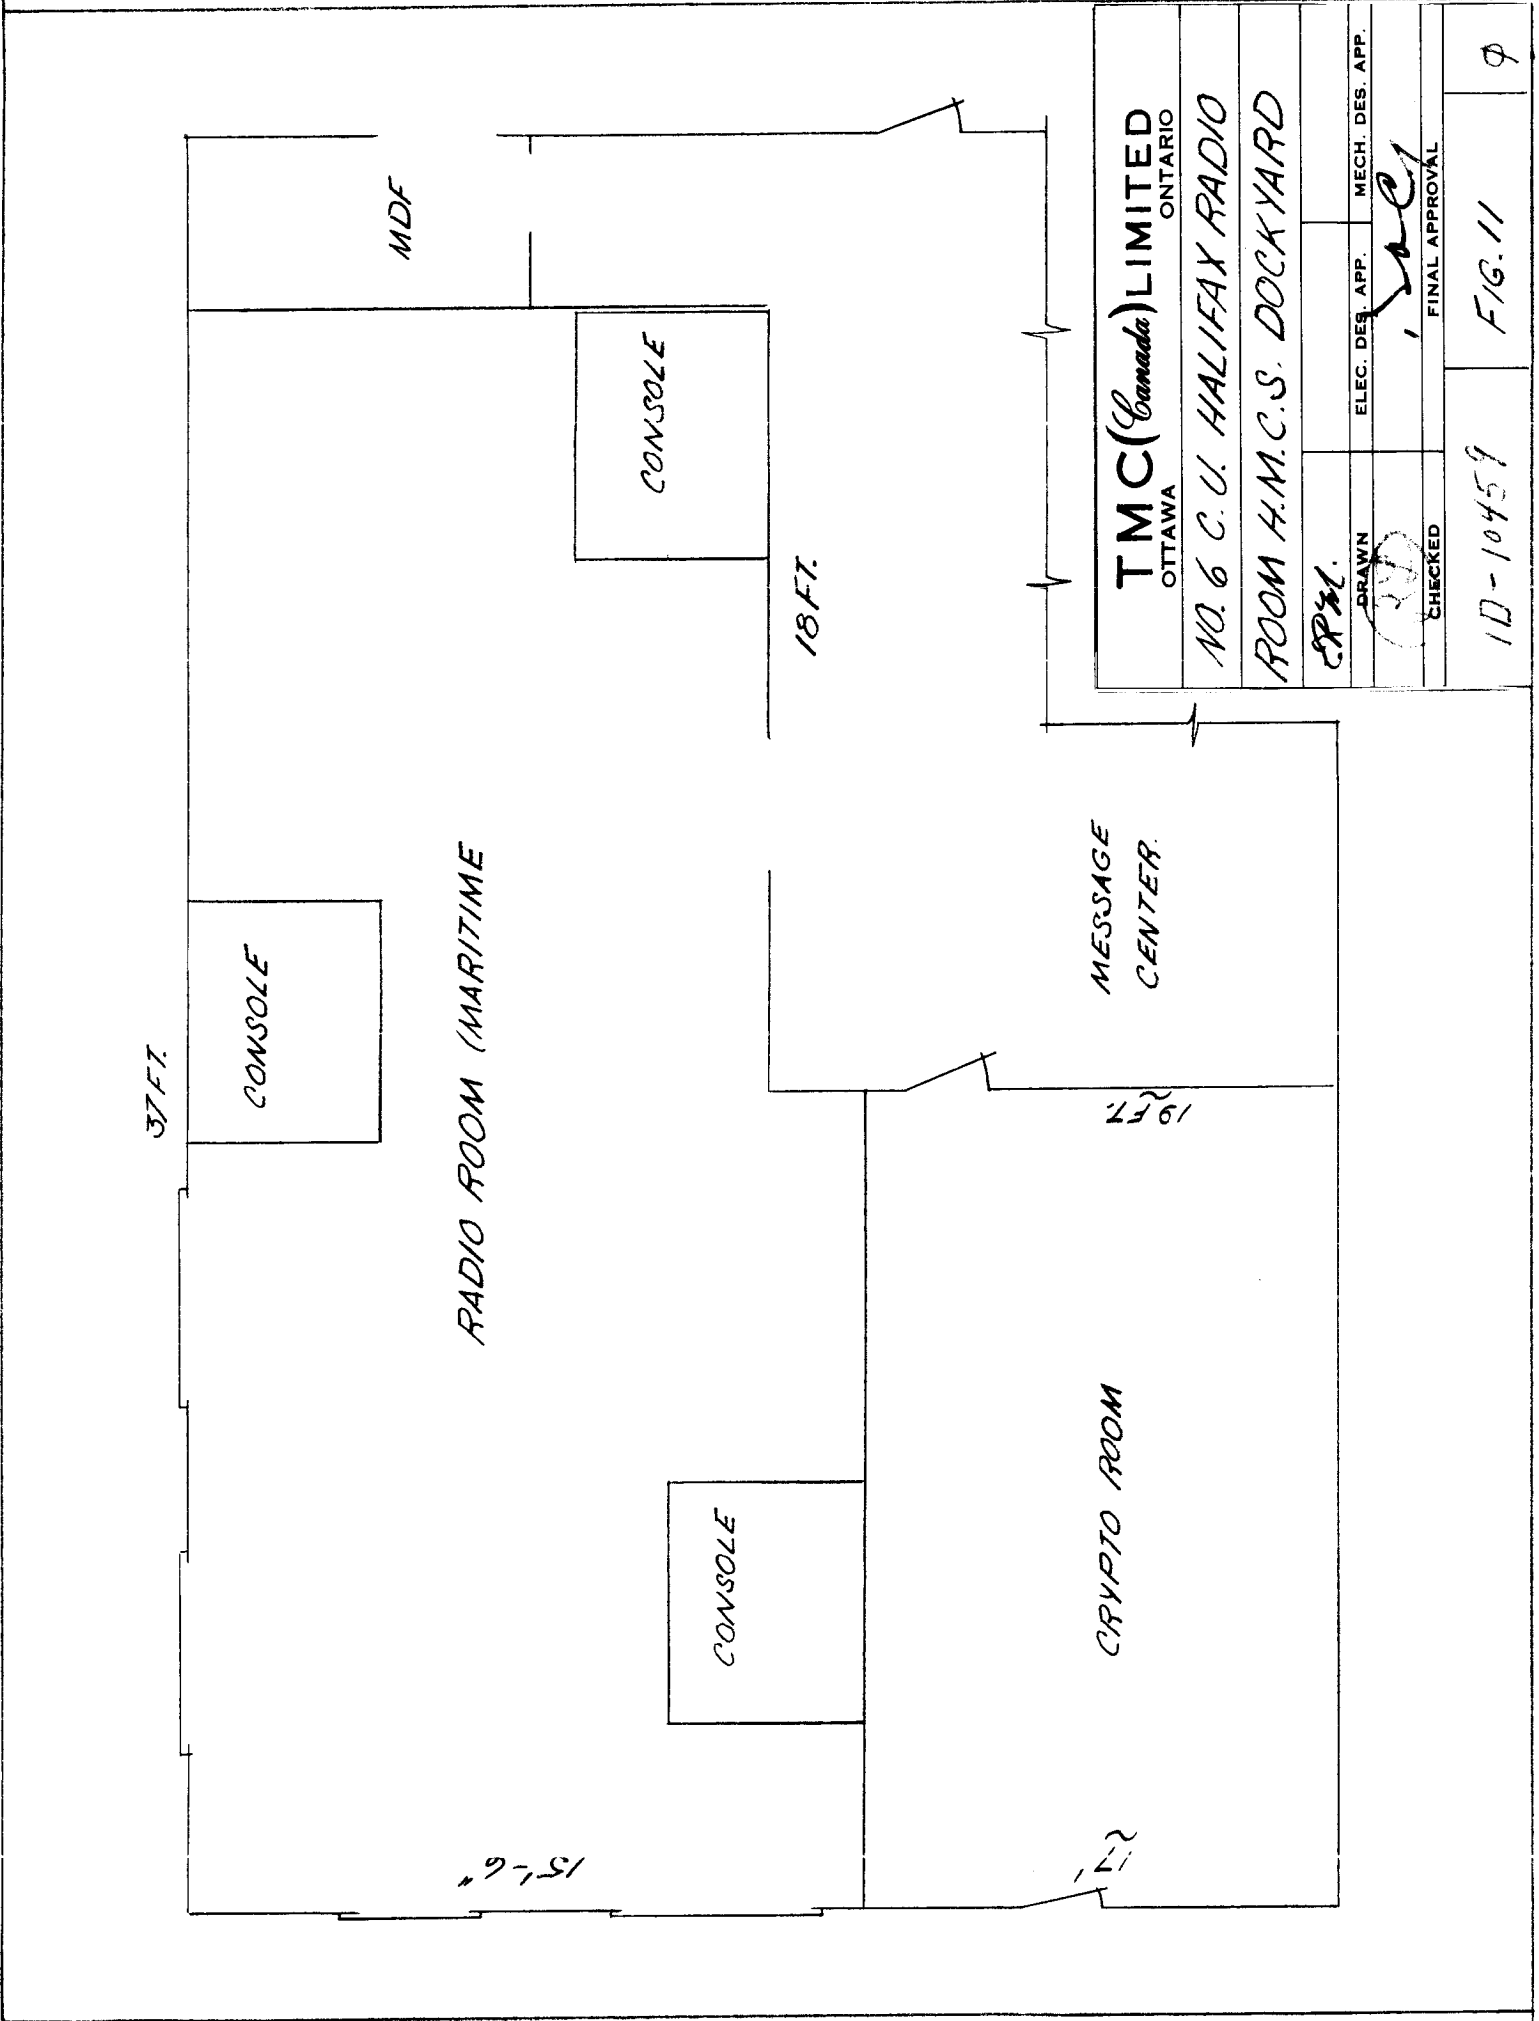

1D 10459

37 FT.

CONSOLE

MDF

RADIO ROOM (MARITIME)

CONSOLE

18 FT.

CONSOLE

15'-6"

MESSAGE CENTER

19 FT.

CRYPTO ROOM

TMC (Canada) LIMITED
OTTAWA ONTARIO

NO. 6 C. U. HALIFAX RADIO

ROOM H.M.C.S. DOCKYARD

SPM.