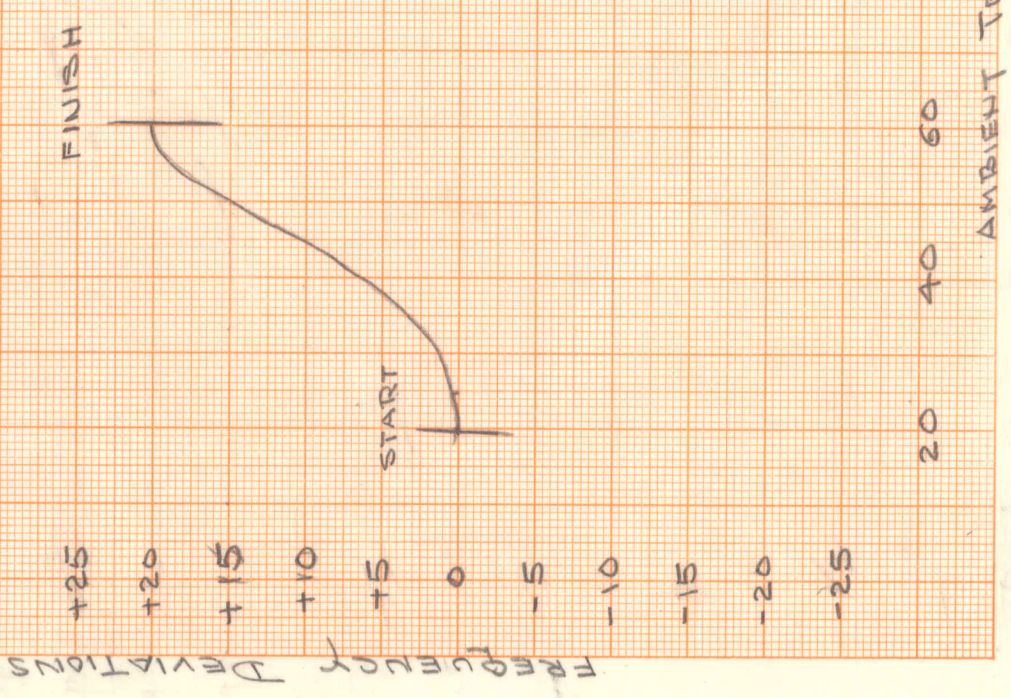

GP-159

ALL VOLTAGES NORMAL

AMBIENT TEMP. VARIATIONS  
STARTED W/OVEN COLD (33°C) MODEL SBE

THE TECHNICAL MATERIAL CORPORATION  
MAMARONECK, NEW YORK

DATE 9-12-57 CHKD S/M  
DRAWN APPD S/M  
SHEET 01 OF NO. GP-159