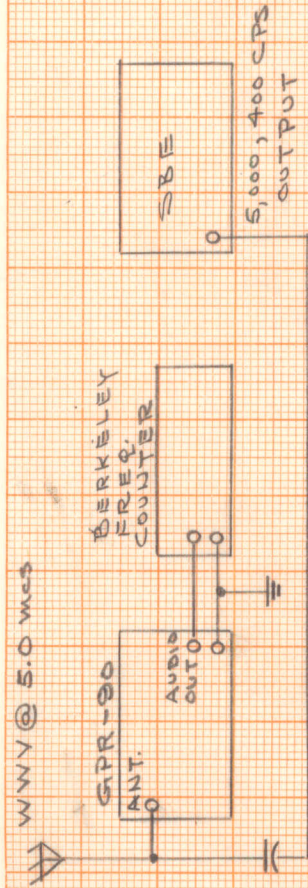

GP-159

ALL VOLTAGES NORMAL

AMBIENT TEMP. VARIATIONS  
STARTED W/OVEN COLD (33°C) MODEL SBE

THE TECHNICAL MATERIAL CORPORATION  
MAMARONECK, NEW YORK

DATE 9-12-57 CHKD S/M  
DRAWN APPD S/M  
SHEET 01 OF NO. GP-159