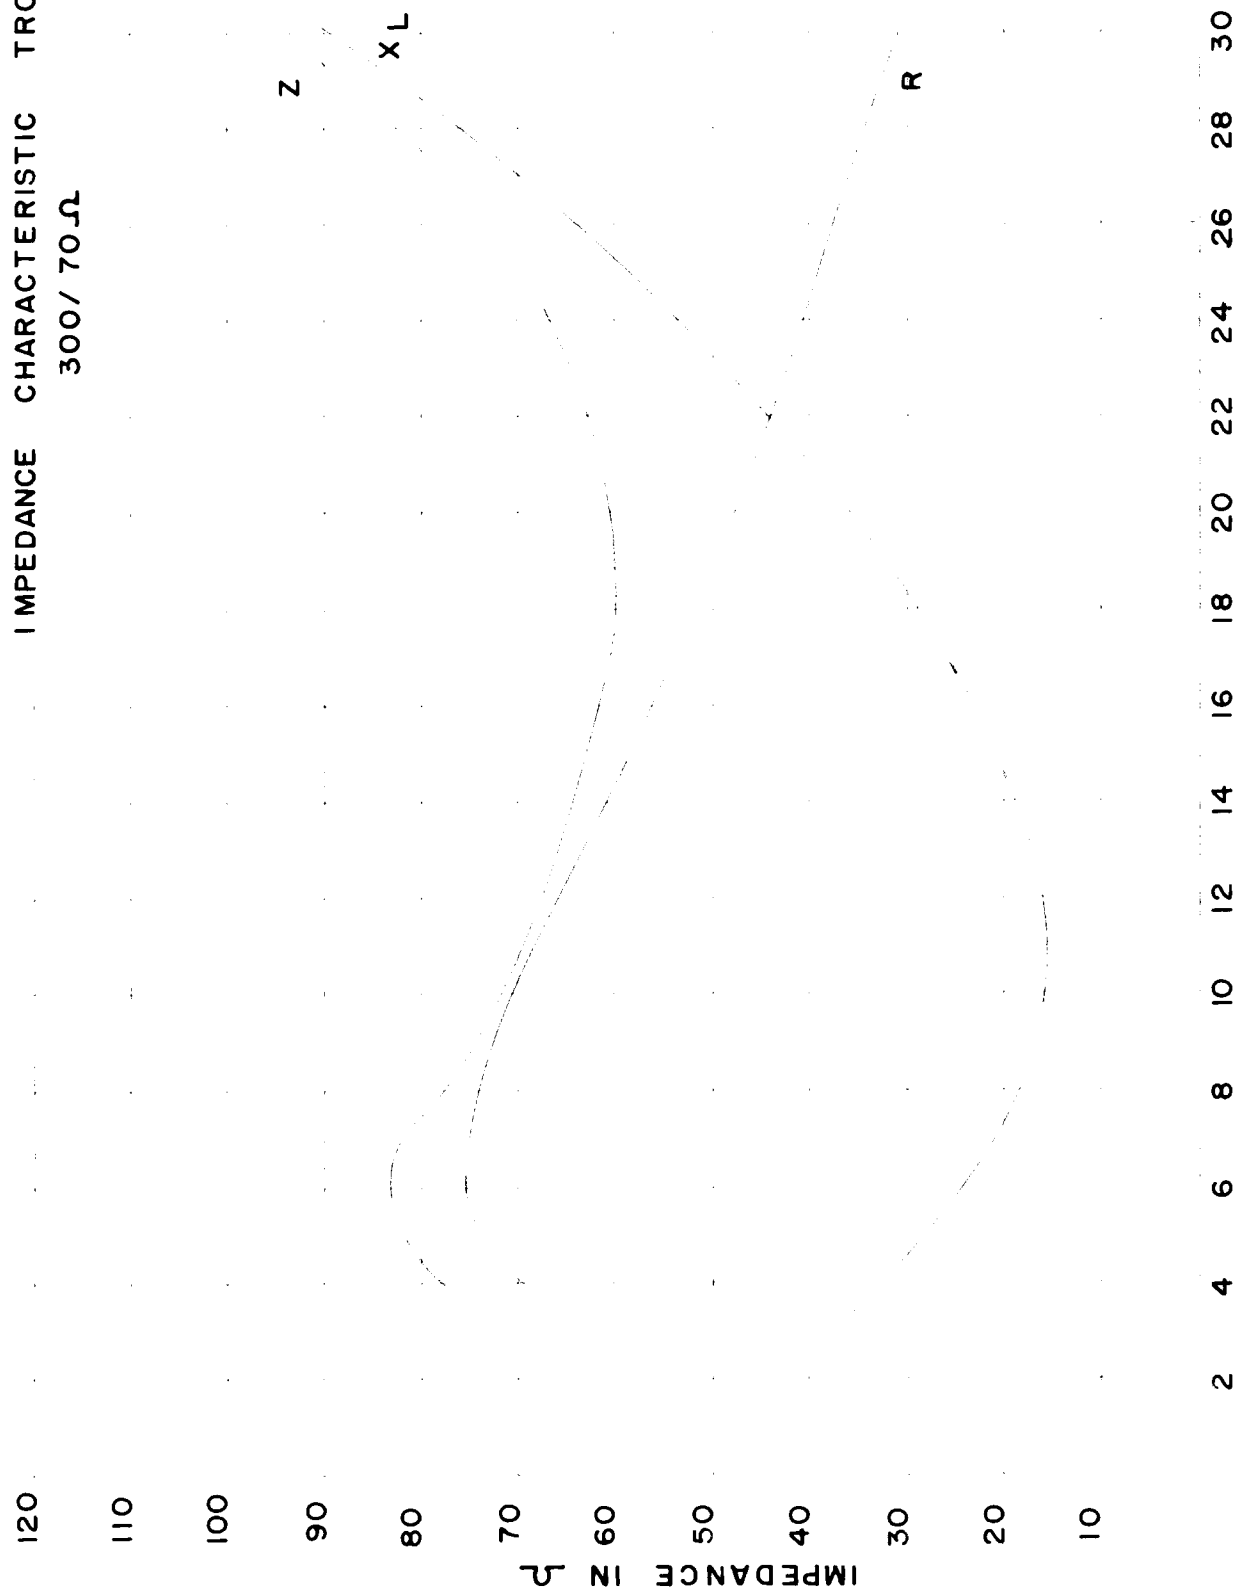

IMPEDANCE CHARACTERISTIC TRO47 TMC  
300/70Ω

FREQUENCY (MC/S)  
FIGURE 10