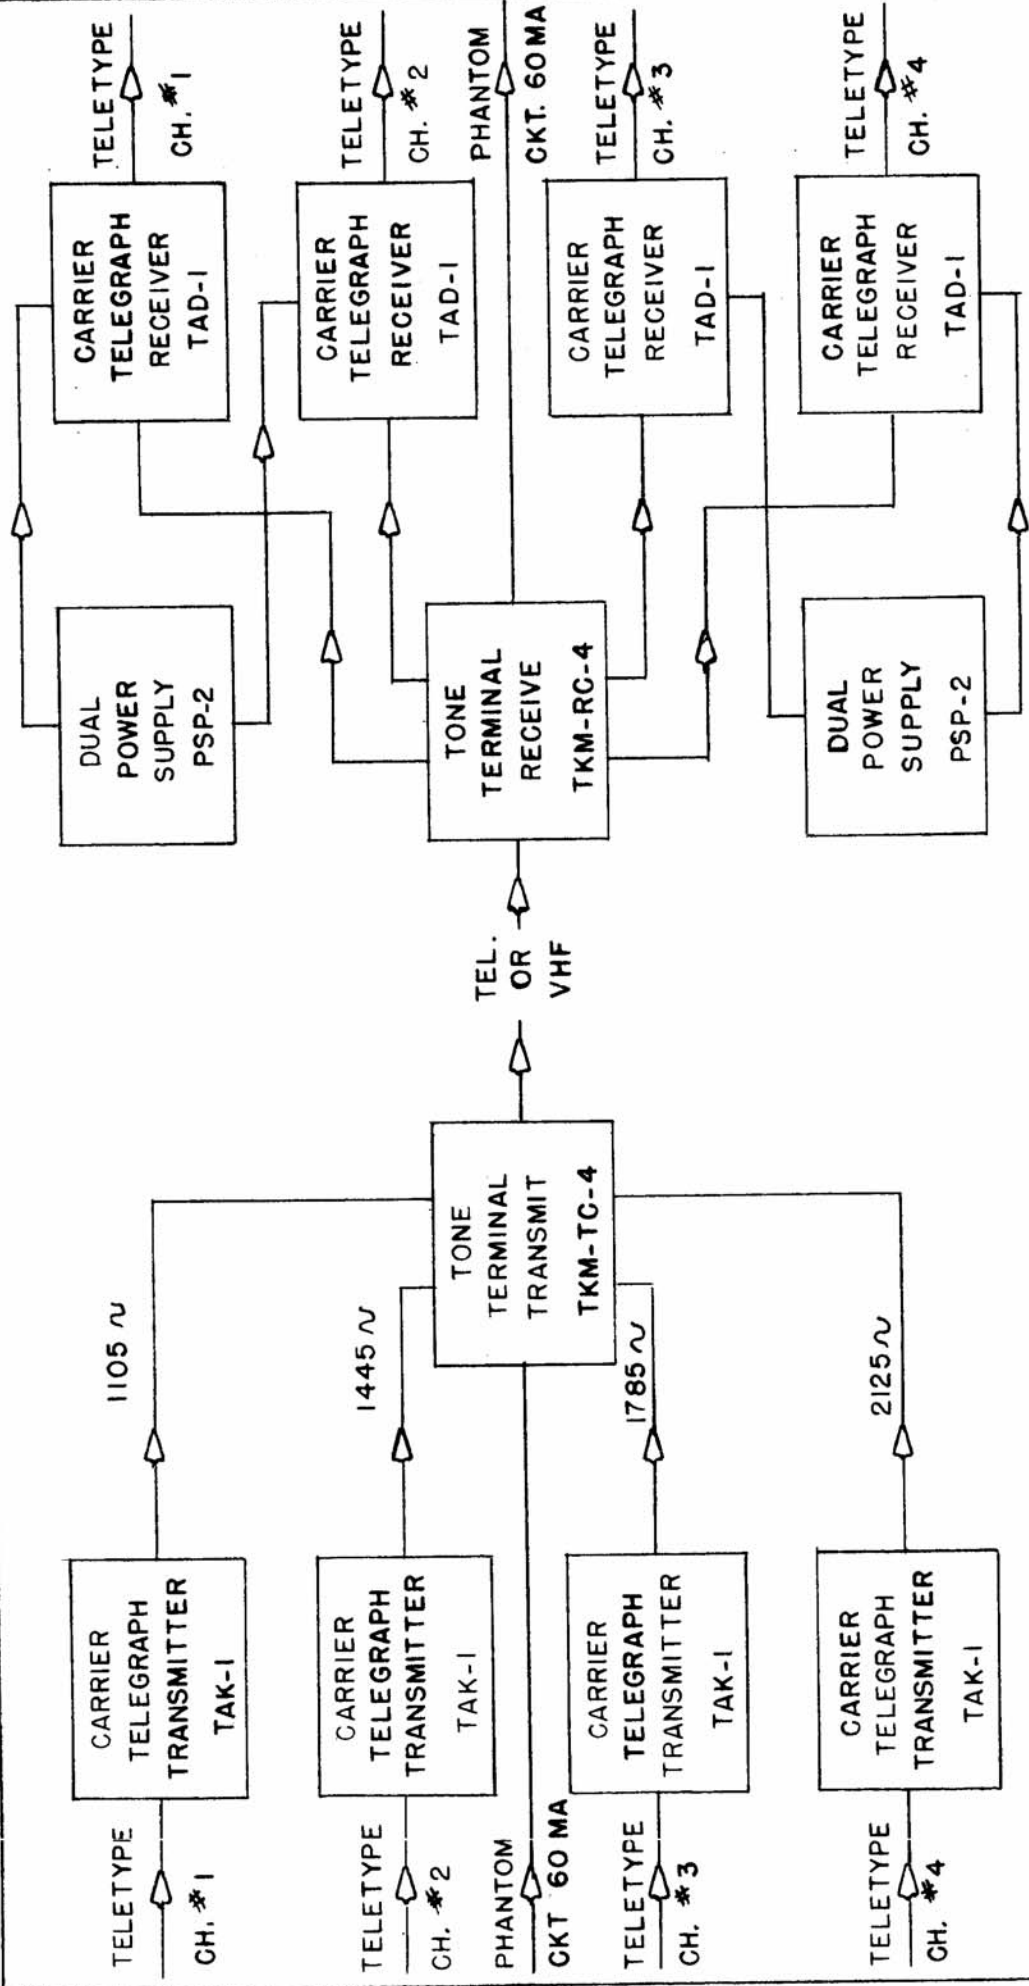

CK-2210

FOUR CHANNEL TONE SYSTEM			
MODEL TKM-4			
THE TECHNICAL MATERIEL CORPORATION			
MAMARONECK, NEW YORK			
DATE	2-27-51	CHKD.	GRB
DRAWN		APPD.	AM
SHEET	OF	NO	CK-226

WAS AE3008  
2/1/54