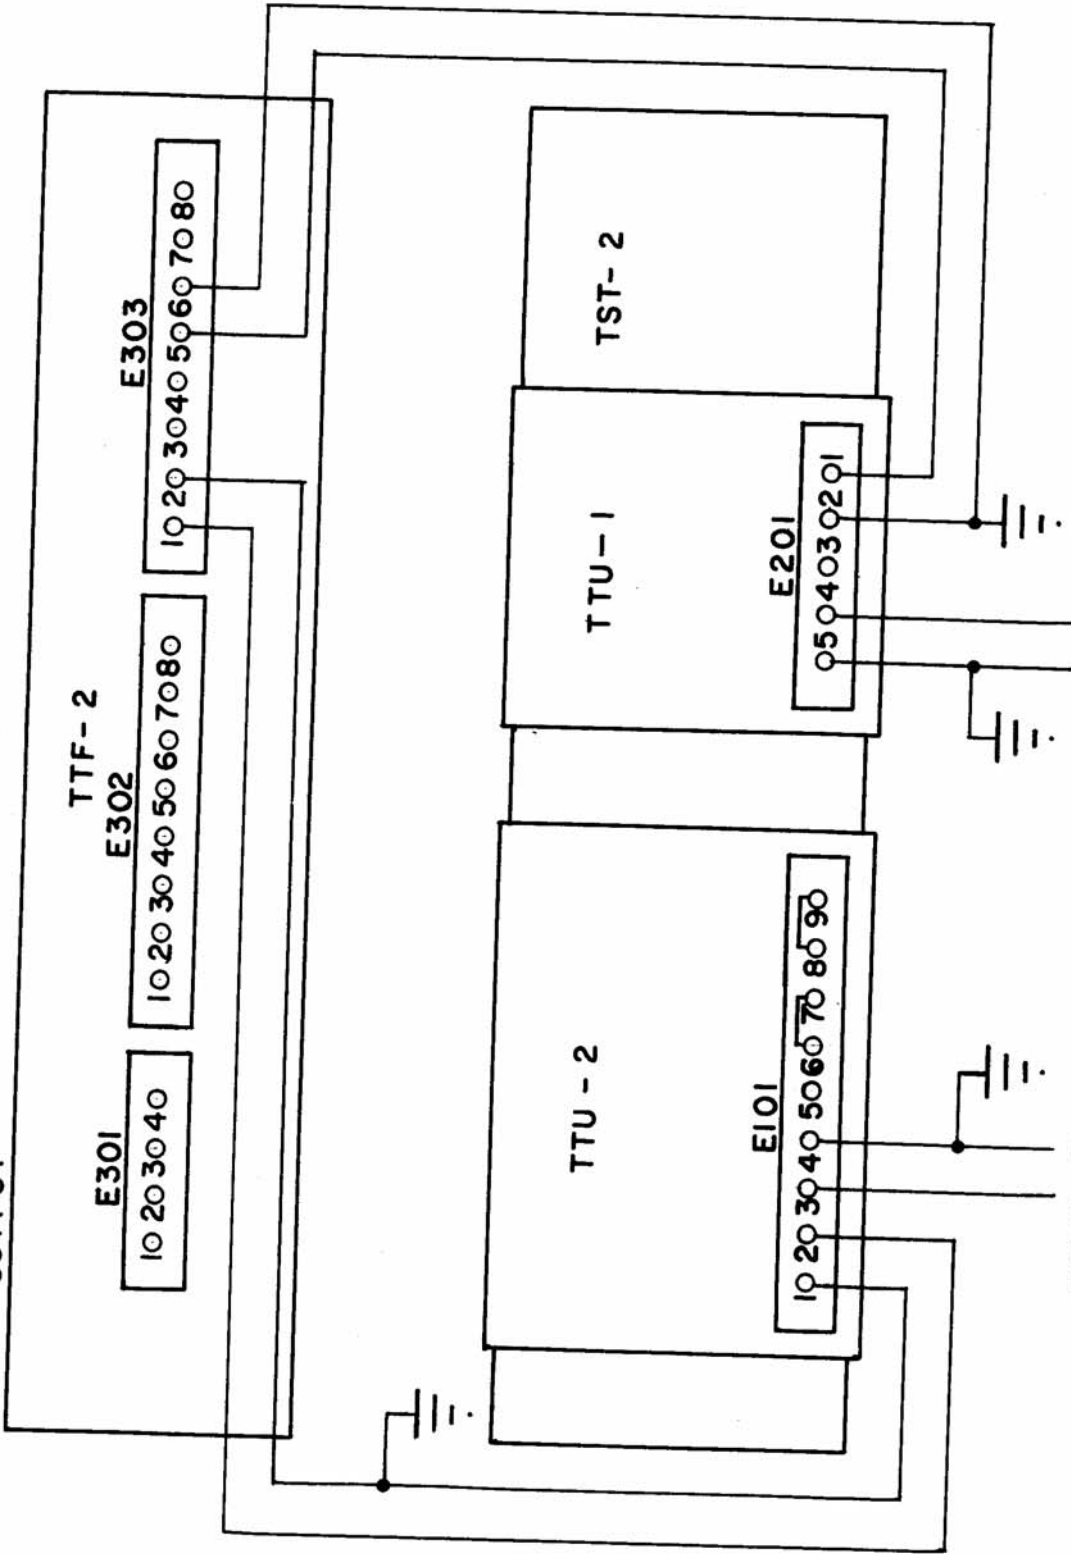

E 202 OF TTU-1

OUTPUT

KEYING SOURCE

KEYING SOURCE

INTERCONNECT DIAGRAM FOR NEGATIVE PULSE KEYING