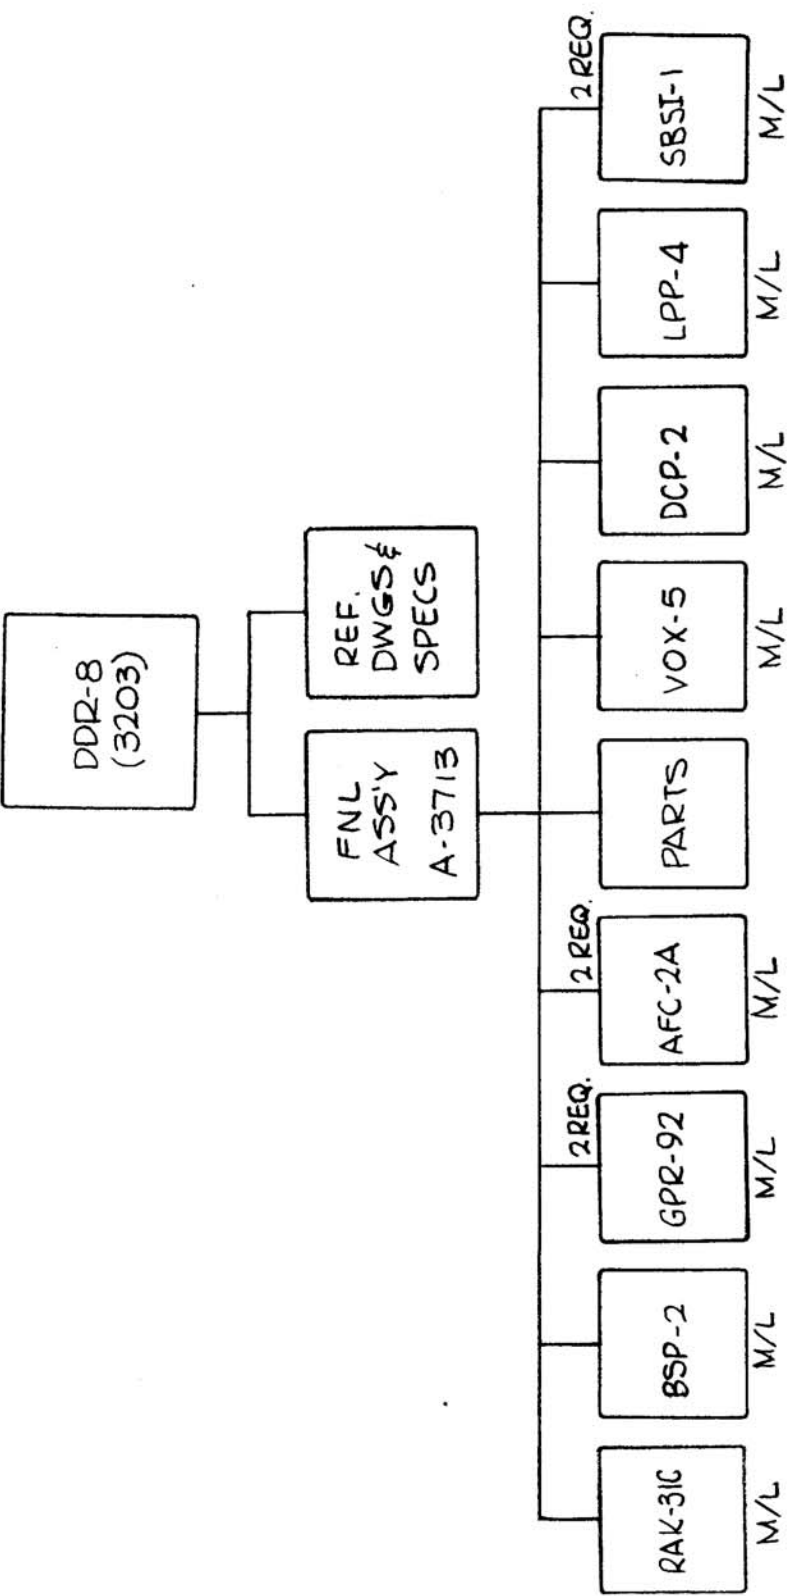

CH365 A

REQ. PER UNIT	1
MODEL	DDR-8/3203
ASS'Y. NO.	
DATE	7-7-64

REQ. ITEM	PART NO.	DESCRIPTION	SYMBOL
		STURMER	
		THE TECHNICAL MATERIEL CORP. MAMARONECK. NEW YORK	
		CHART, UNIT BREAKDOWN	
		DDR-8 / 3203	
		SRG	SRG
		DRAWN	SRG
		CHECKED	SRG
		ELEC. DES. APP. MECH. DES. APP.	SRG
		FINISH & SPEC. NO.	CH365
		FINAL APPROVAL	A