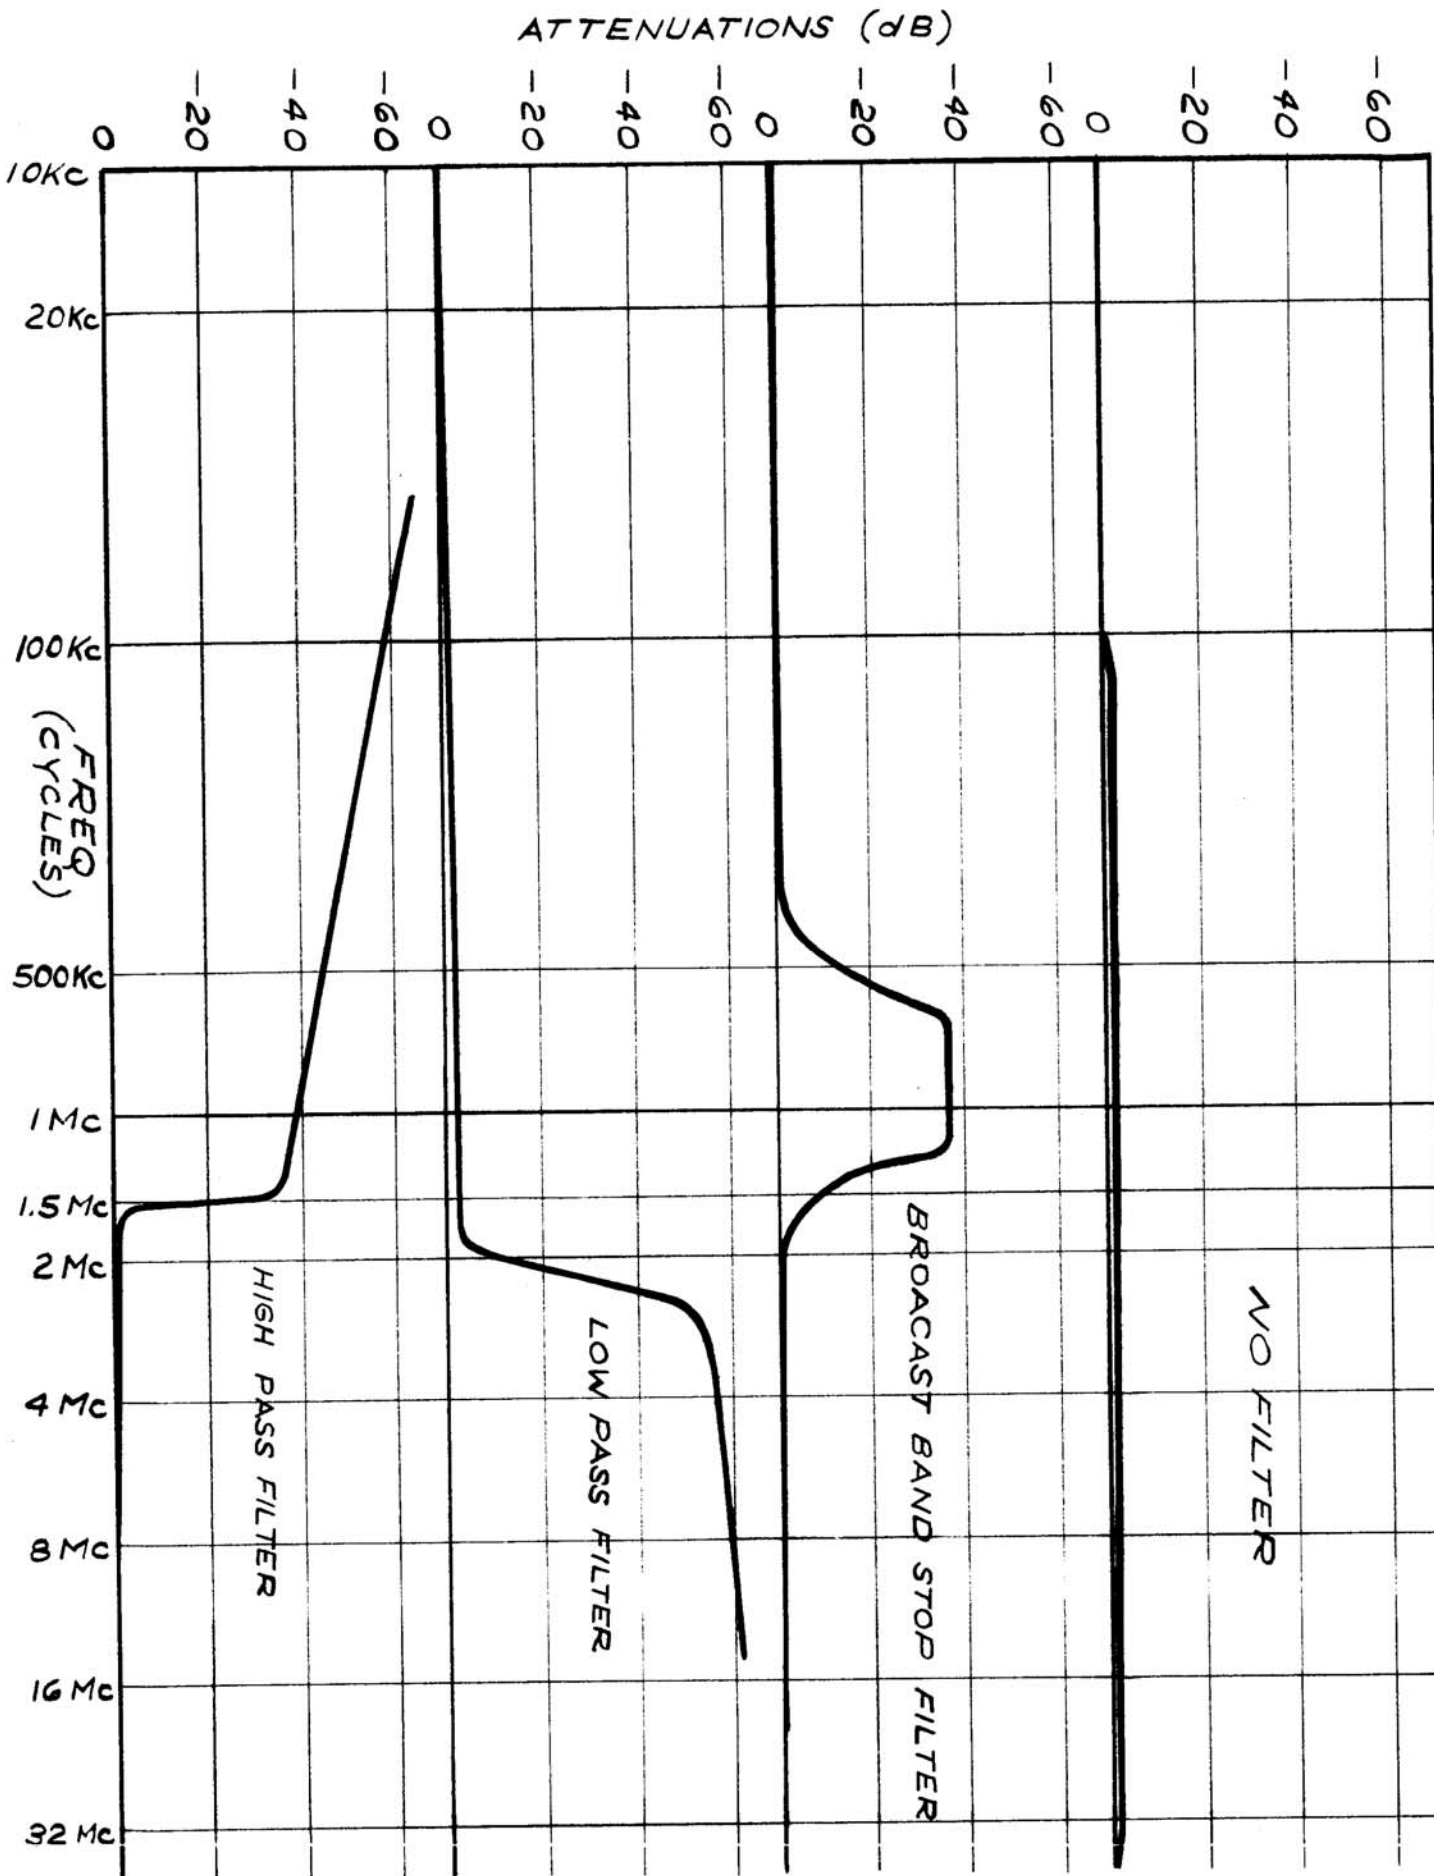

TYPICAL FILTER CHARACTERISTICS - AMC-21

JULY 9/68

CH 10167-Ø

AP