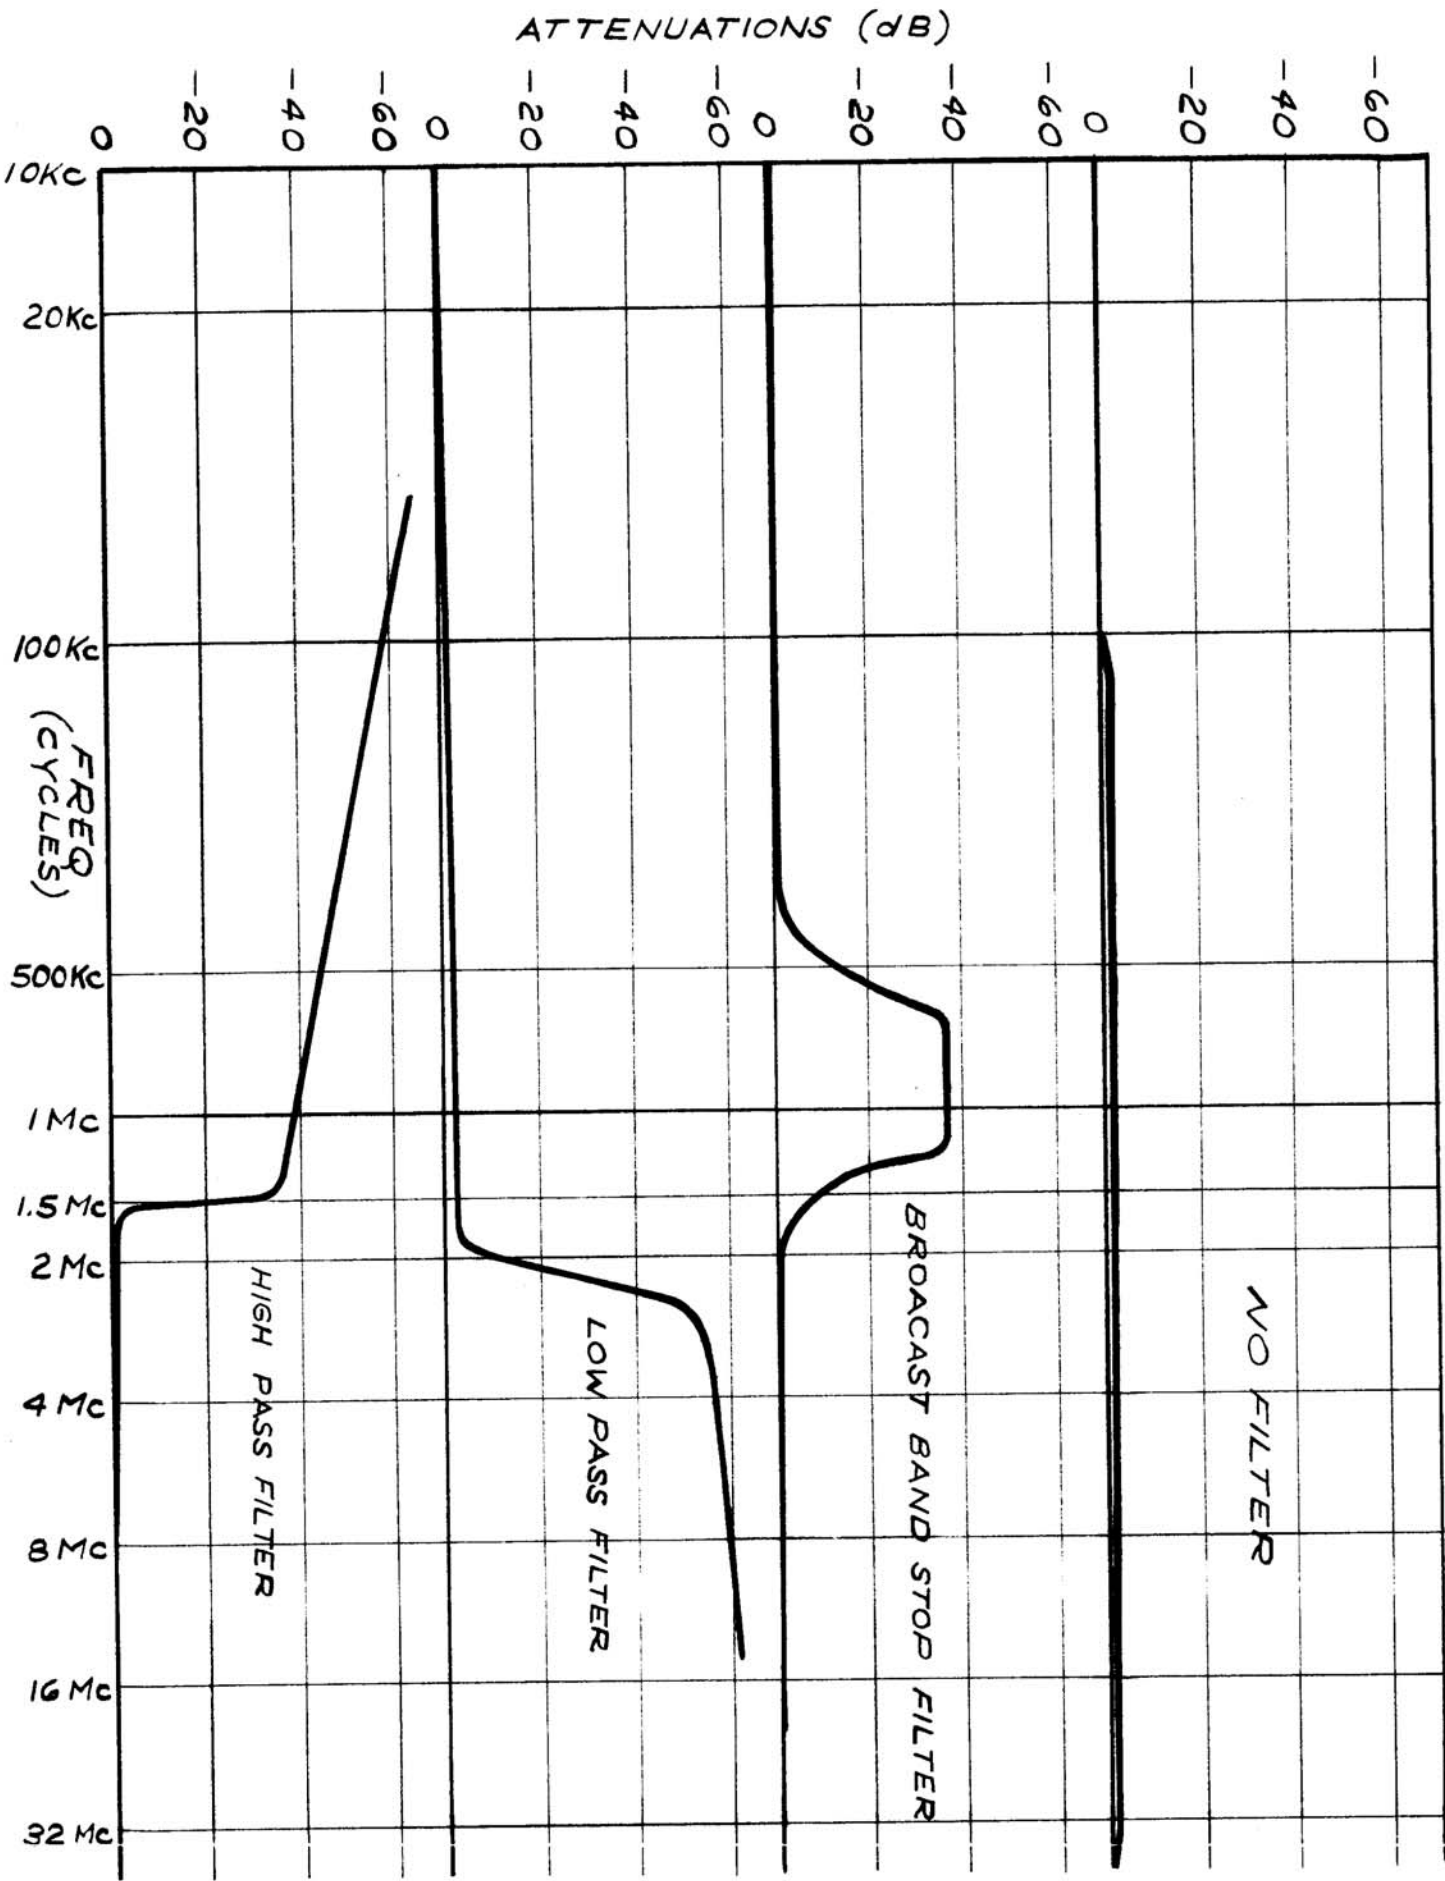

TYPICAL FILTER CHARACTERISTICS - AMC - 21

JULY 9/68

CH 10167-Ø AP