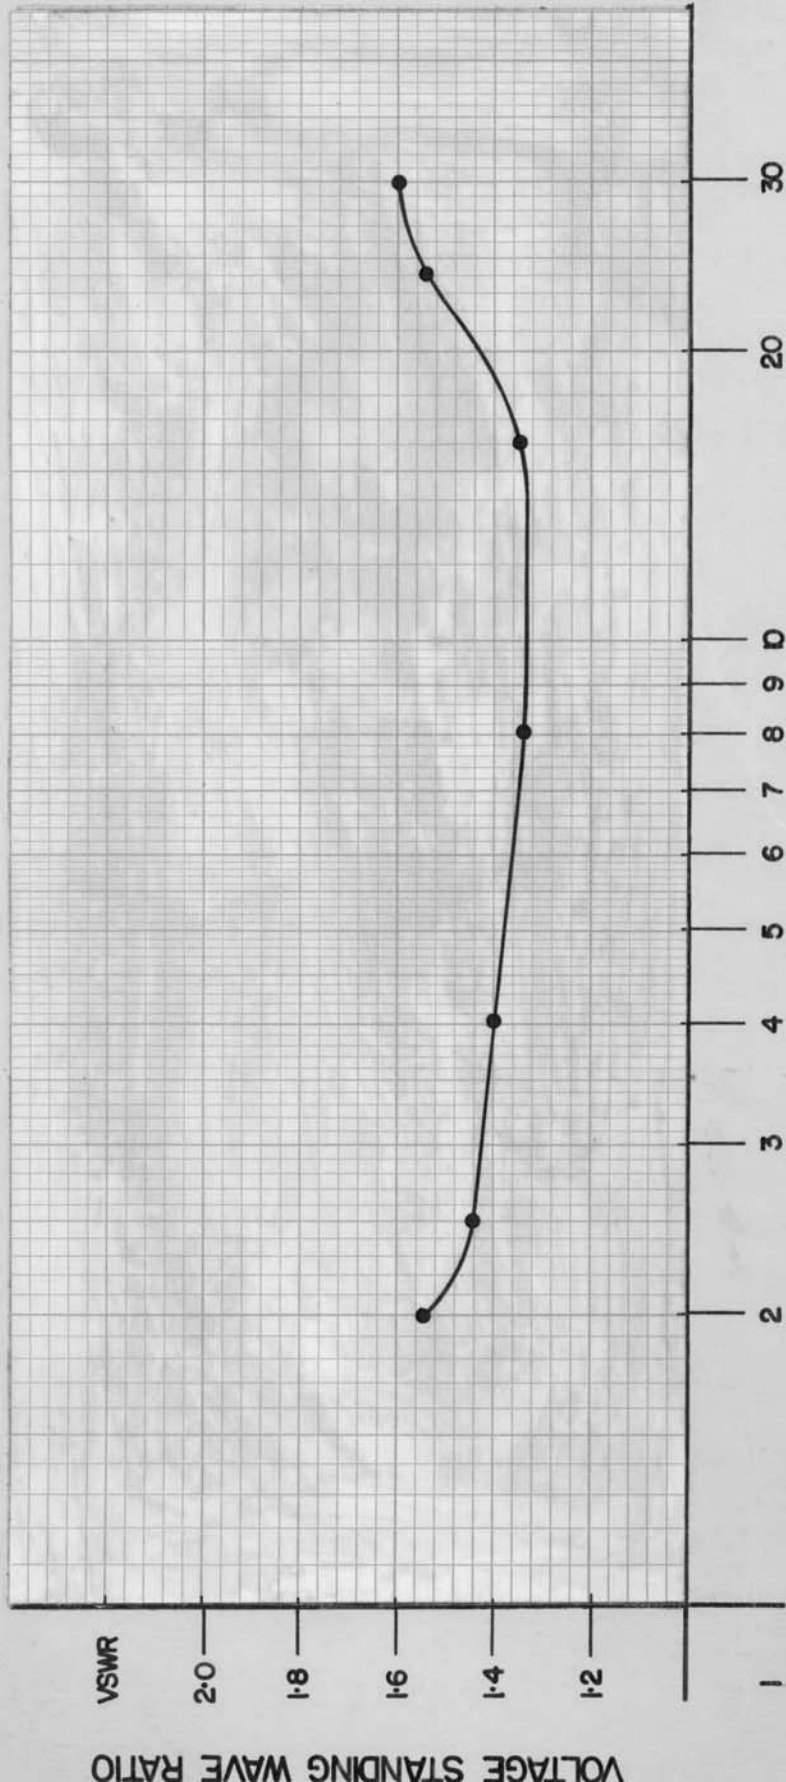

INPUT CHARACTERISTIC OF THE
AMC - 6/5

FREQUENCY - MEGACYCLES PER SECOND