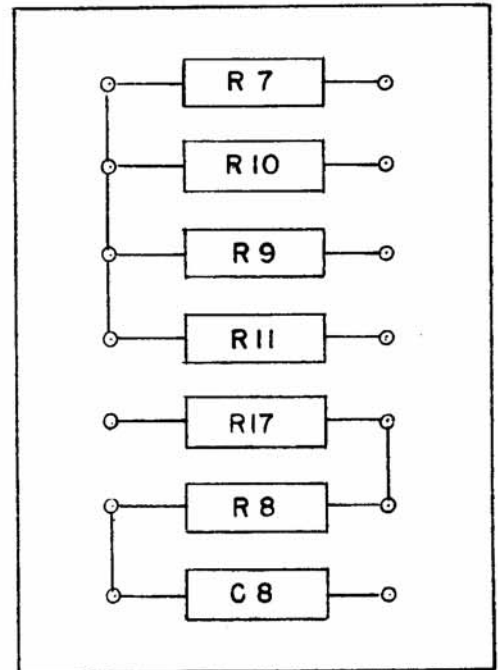

A-654

TB-1

TB-2

TB-3

TERMINAL BOARD TONE TERMINAL TRANSMIT MODEL TKM-TC		
THE TECHNICAL MATERIEL CORPORATION MAMARONECK, NEW YORK		
DATE	2-20-51	CHKD. <i>ARB</i>
DRAWN		APPD. <i>Am</i>
SHEET	OF	NO <i>A-654</i>