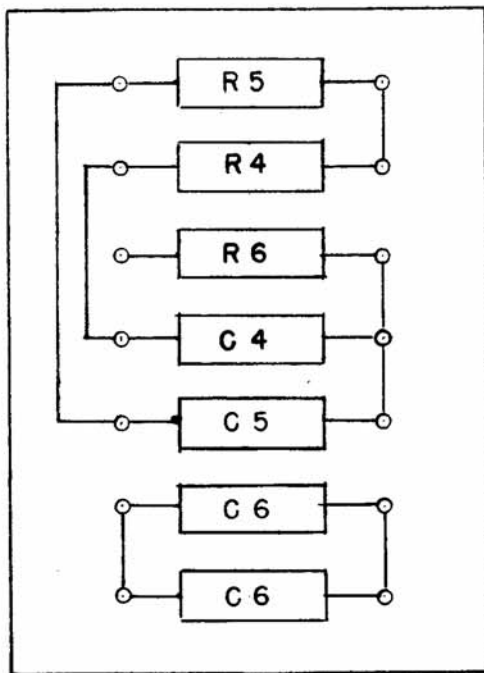

A-654

TB-1

TB-2

TB-3

TERMINAL BOARD TONE TERMINAL TRANSMIT MODEL TKM-TC		
THE TECHNICAL MATERIEL CORPORATION MAMARONECK, NEW YORK		
DATE	2-20-51	CHKD. <i>ARB</i>
DRAWN		APPD. <i>Am</i>
SHEET	OF	NO <i>A-654</i>