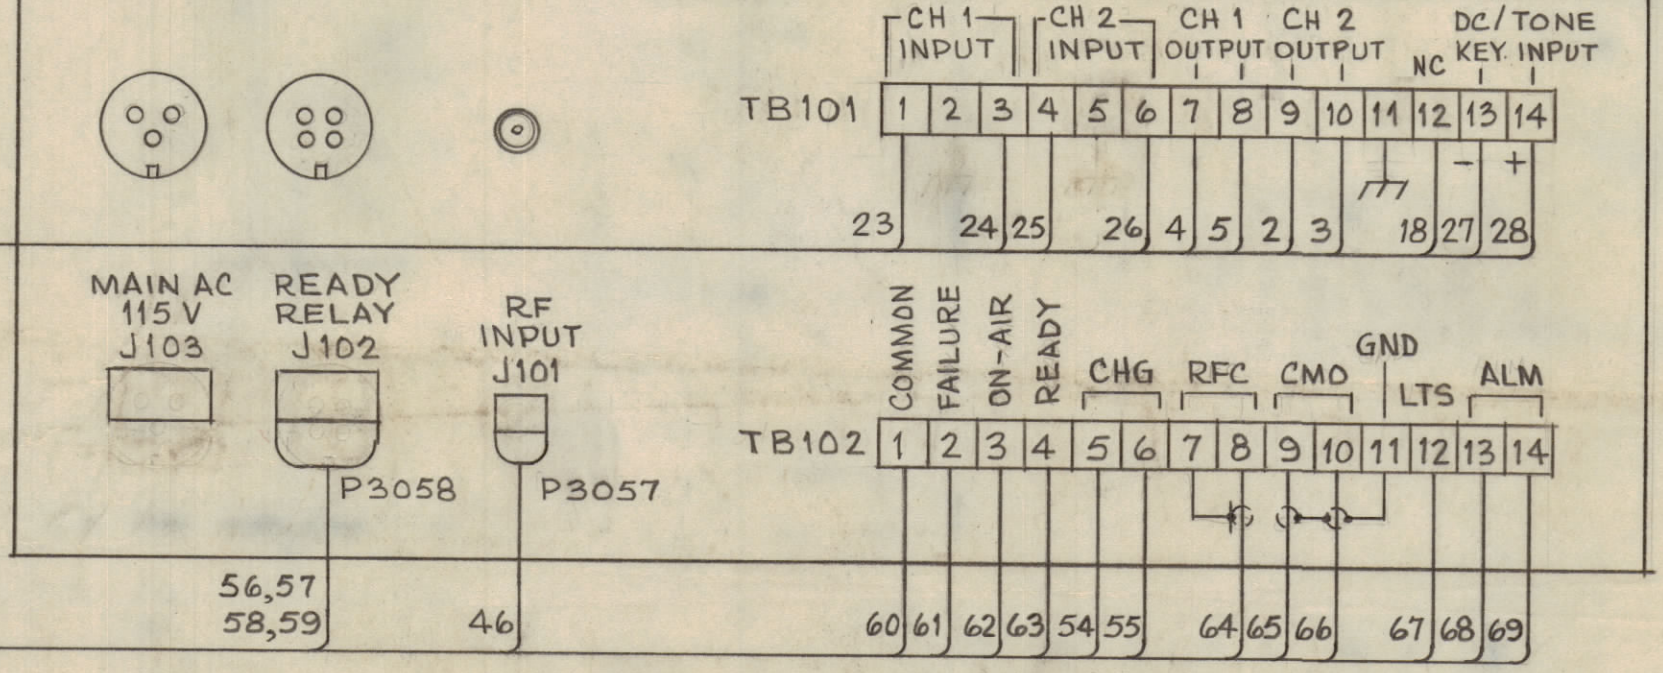

AN/FRT-39'-40'-62 TRANSMITTER

TIS-3 (TH-39A/UGT)

CUSTOMER SUPPLIED

CUSTOMER SUPPLIED

TWO SIDEBAND AND ONE KEYING TONE CHANNEL FROM REMOTE OPERATORS POSITION

CUSTOMER SUPPLIED

TO STATUS LIGHTS

P/o P1011
P/o J1001

TO TUNE/OPERATE SWITCH S1004

CA-1029

CBE-1 (0-714/UR)

CA-572
W3001

CHG (AM-2505/URA-31)

CMO (0-716/URA-31)

CA-1031

KMCU-1