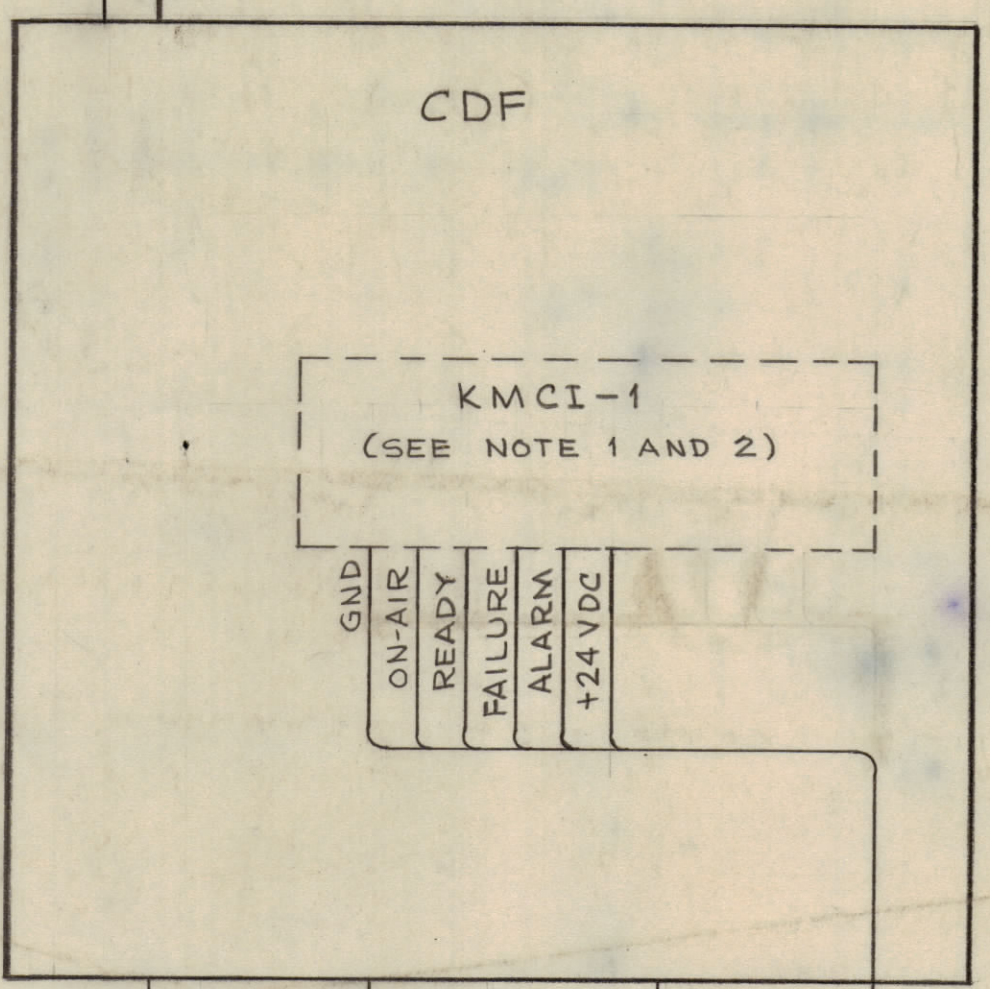

AN/FRT-39'-40'-62 TRANSMITTER

TIS-3 (TH-39A/UGT)

CUSTOMER SUPPLIED

CUSTOMER SUPPLIED

TWO SIDEBAND AND ONE KEYING TONE CHANNEL FROM REMOTE OPERATORS POSITION

CUSTOMER SUPPLIED

TO STATUS LIGHTS

P/o P1011
P/o J1001

TO TUNE/OPERATE SWITCH S1004

CA-1029

CBE-1 (0-714/UR)

CA-572
W3001

CHG (AM-2505/URA-31)

CMO (0-716/URA-31)

CA-1031

KMCU-1