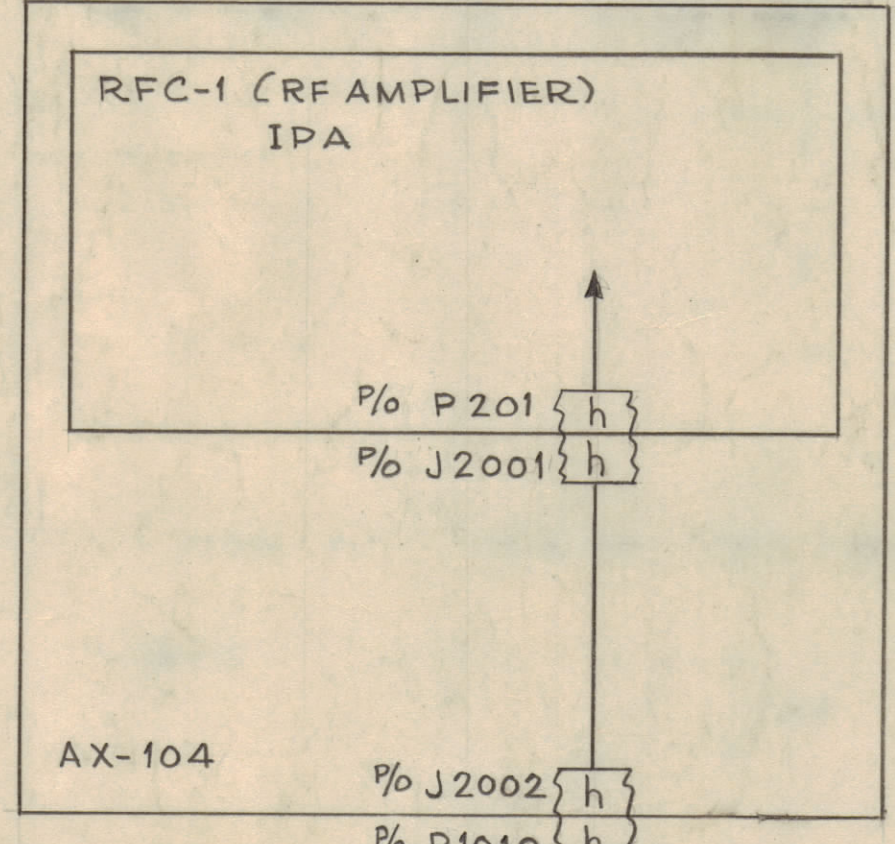

AN/FRT-39'-40'-62 TRANSMITTER

TIS-3 (TH-39A/UGT)

CUSTOMER SUPPLIED

CUSTOMER SUPPLIED

TWO SIDEBAND AND ONE KEYING TONE CHANNEL FROM REMOTE OPERATORS POSITION

CUSTOMER SUPPLIED

TO STATUS LIGHTS

P/o P1011
P/o J1001

TO TUNE/OPERATE SWITCH S1004

CA-1029

CBE-1 (0-714/UR)

CA-572
W3001

CHG (AM-2505/URA-31)

CMO (0-716/URA-31)

CA-1031

KMCU-1

P/o P1011
P/o J1001

CENTER SHIELD ASS'Y

NOTES:

- 1- SEE SHEET 3 FOR TB CONNECTIONS.
- 2- KMCI-1 NOT REQUIRED AT NORTHWEST CAPE.