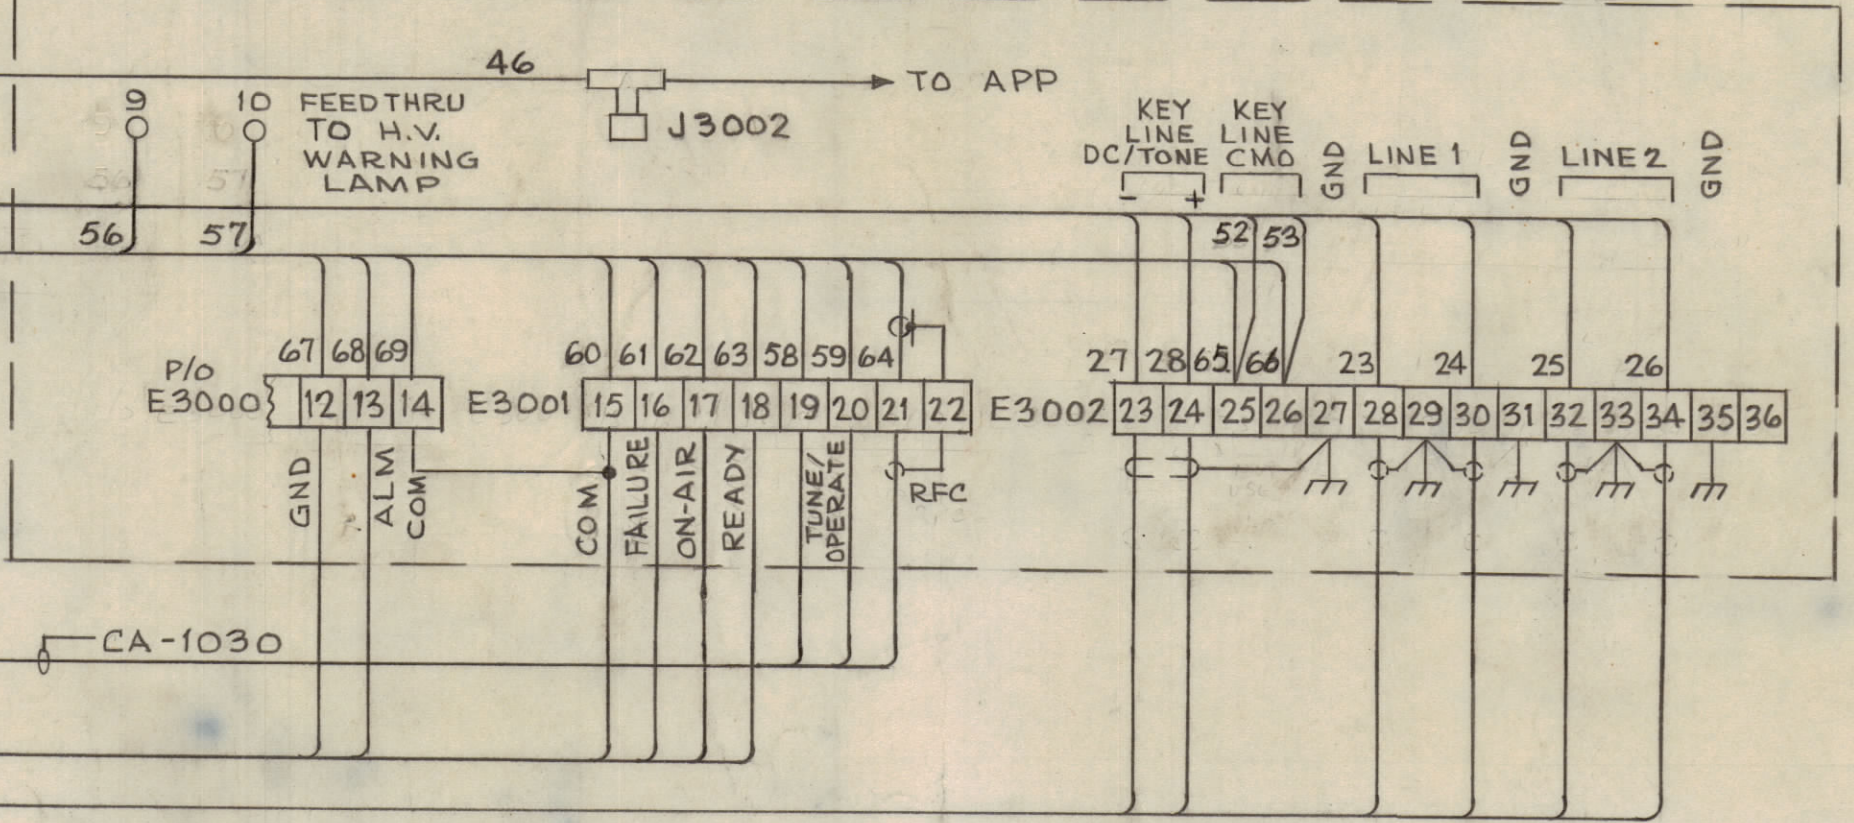

AN/FRT-39'-40'-62 TRANSMITTER

TIS-3 (TH-39A/UGT)

CUSTOMER SUPPLIED

CUSTOMER SUPPLIED

TWO SIDEBAND AND ONE KEYING TONE CHANNEL FROM REMOTE OPERATORS POSITION

CUSTOMER SUPPLIED

TO STATUS LIGHTS

P/o P1011
P/o J1001

TO TUNE/OPERATE SWITCH S1004

CA-1029

CBE-1 (0-714/UR)

CA-572
W3001

CHG (AM-2505/URA-31)

CMO (0-716/URA-31)

CA-1031

KMCU-1

P/o P1011
P/o J1001

CENTER SHIELD ASS'Y

NOTES:

- 1- SEE SHEET 3 FOR TB CONNECTIONS.
- 2- KMCI-1 NOT REQUIRED AT NORTHWEST CAPE.